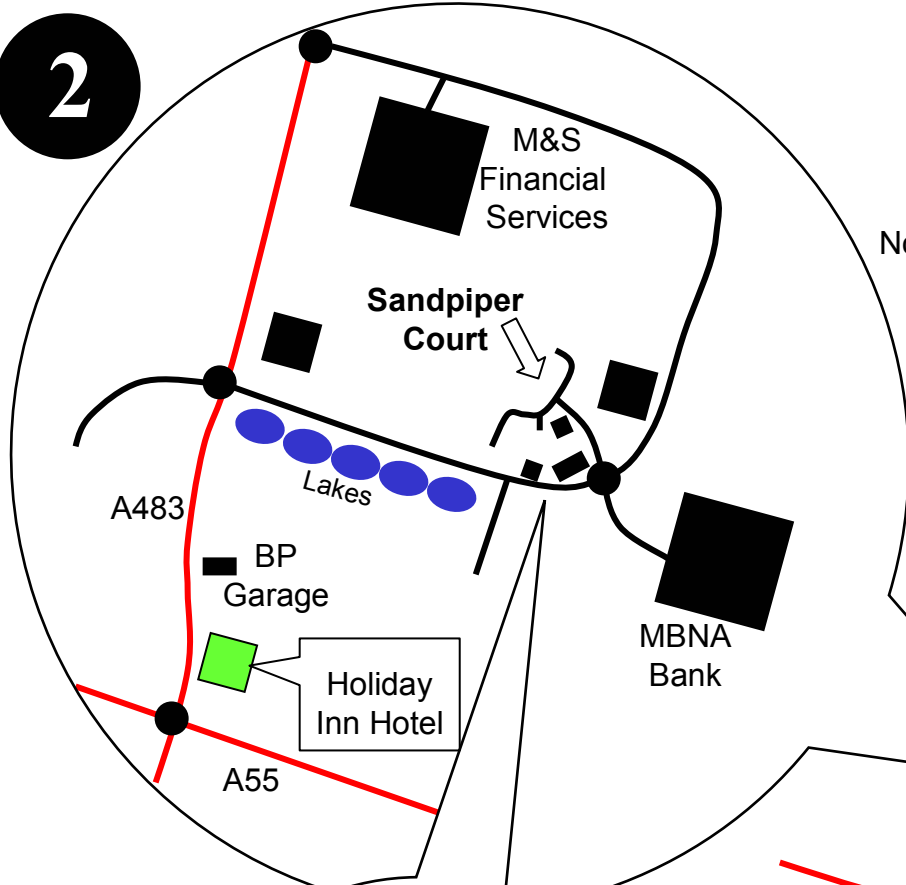

2

1

3

**ITEL, Sandpiper Court, Chester Business Park,
Chester, Cheshire, UK. Telephone 01244 670200**