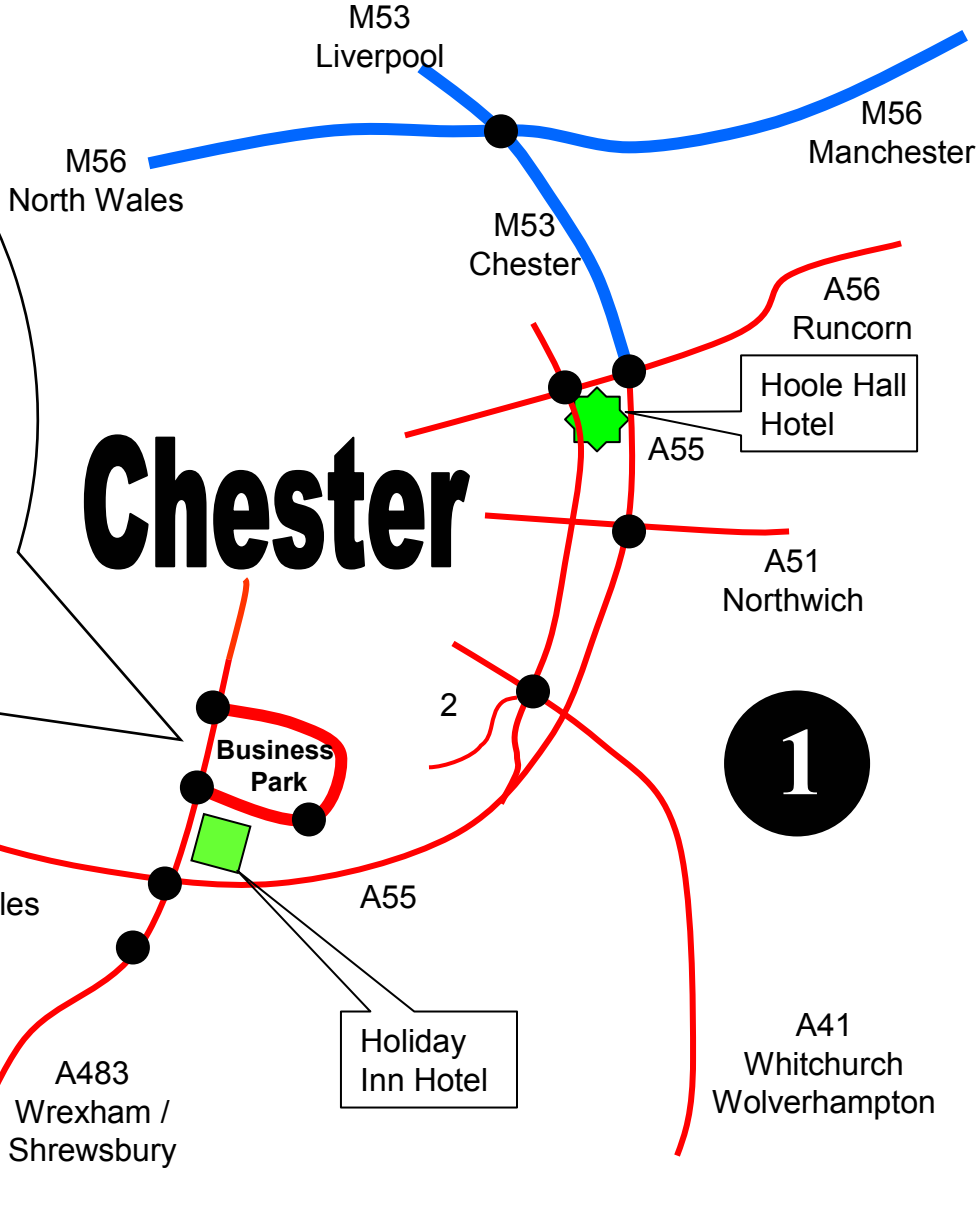

2

1

3

**ITEL, Sandpiper Court, Chester Business Park,
Chester, Cheshire, UK. Telephone 01244 670200**