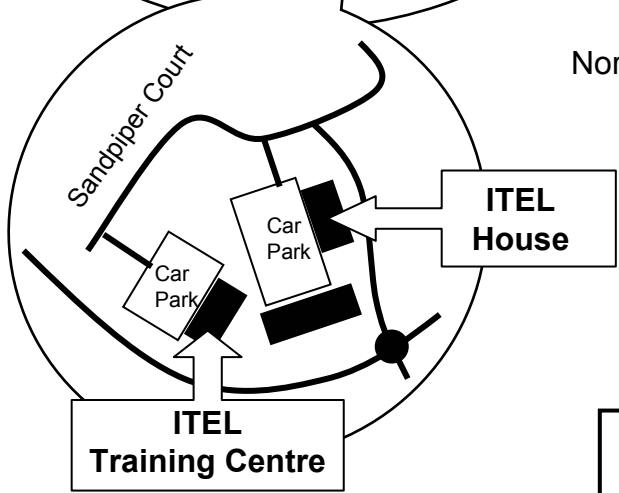

2

1

3

**ITEL, Sandpiper Court, Chester Business Park,
Chester, Cheshire, UK. Telephone 01244 670200**